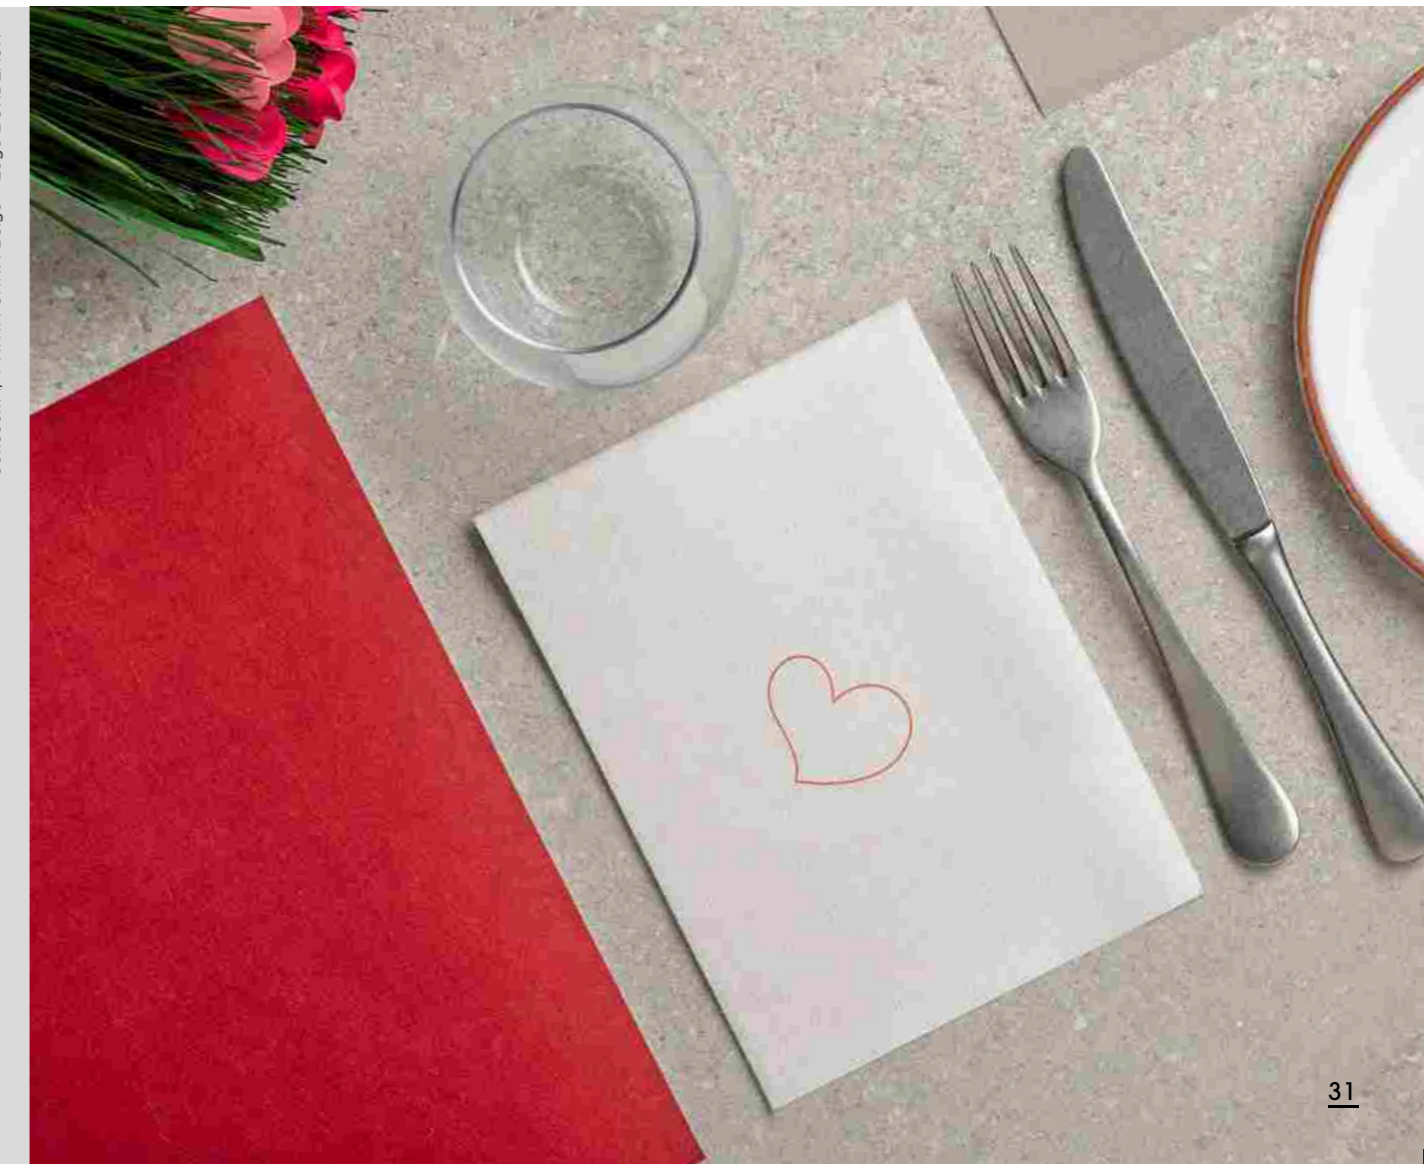

Texture: Tinta Unita
Minimum order 12.800 pieces

The LOGO is printed on the napkin with one color CLICHÉ

15x19,5 cm
tovagliolo piegato / folded napkin

30x39cm 1/4 TINTA UNITA Beige + Logo BORDEAUX

COLORED
PERSONALIZED NAPKINS